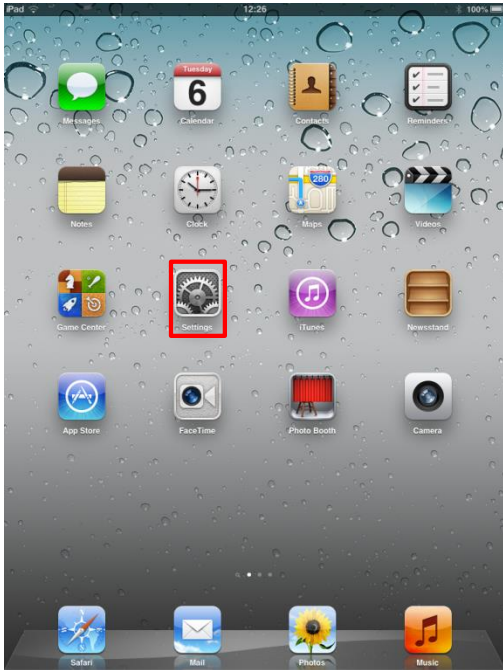

Configuring an iPad Passcode Lock

Configuring an iPad Passcode Lock