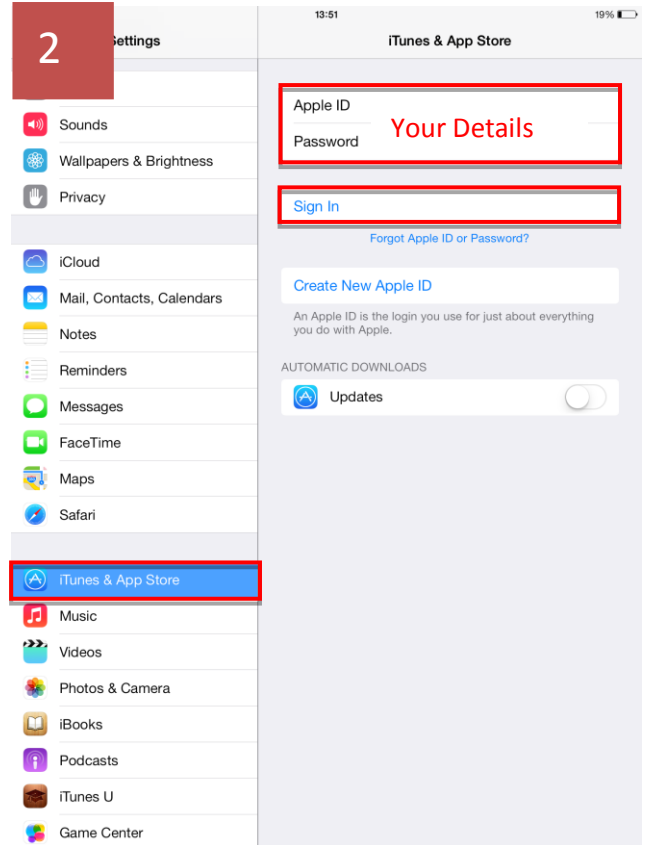

Signing into the App Store on an iPad

Signing into the App Store on an iPad